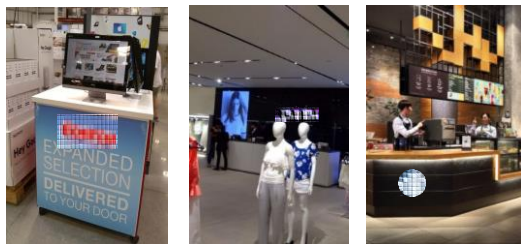

Bus Station

- Bus info
- Ad board

Fanless / Slim / Ruggedized IPC

- ✓ 24/7 usage stability
- ✓ Fanless & ruggedized
- ✓ Wide temp. range (-20°C ~ 60°C)
- ✓ GPIO for kiosk peripheral control

■ Smart Retail

Endcap Display

- Digital signage
- Kiosk

Video Wall

- Welcome board
- Ad wall

Menu Board

- Digital menu
- Ad board

Mini / Display Performance IPC

- ✓ 24/7 usage stability
- ✓ 4K content playback
- ✓ 2-4 HDMI 2.0 output
- ✓ Ruggedized

■ Interactive Kiosk

Sign-in Kiosk

- Registration
- Course info

Kitchen MGT. system

- Ordering info
- Meal preparation status

IP65 / Fanless / Glove Touch AIO

- ✓ 24/7 usage stability
- ✓ IP65 front panel
- ✓ Fanless & slim
- ✓ Tamper proof